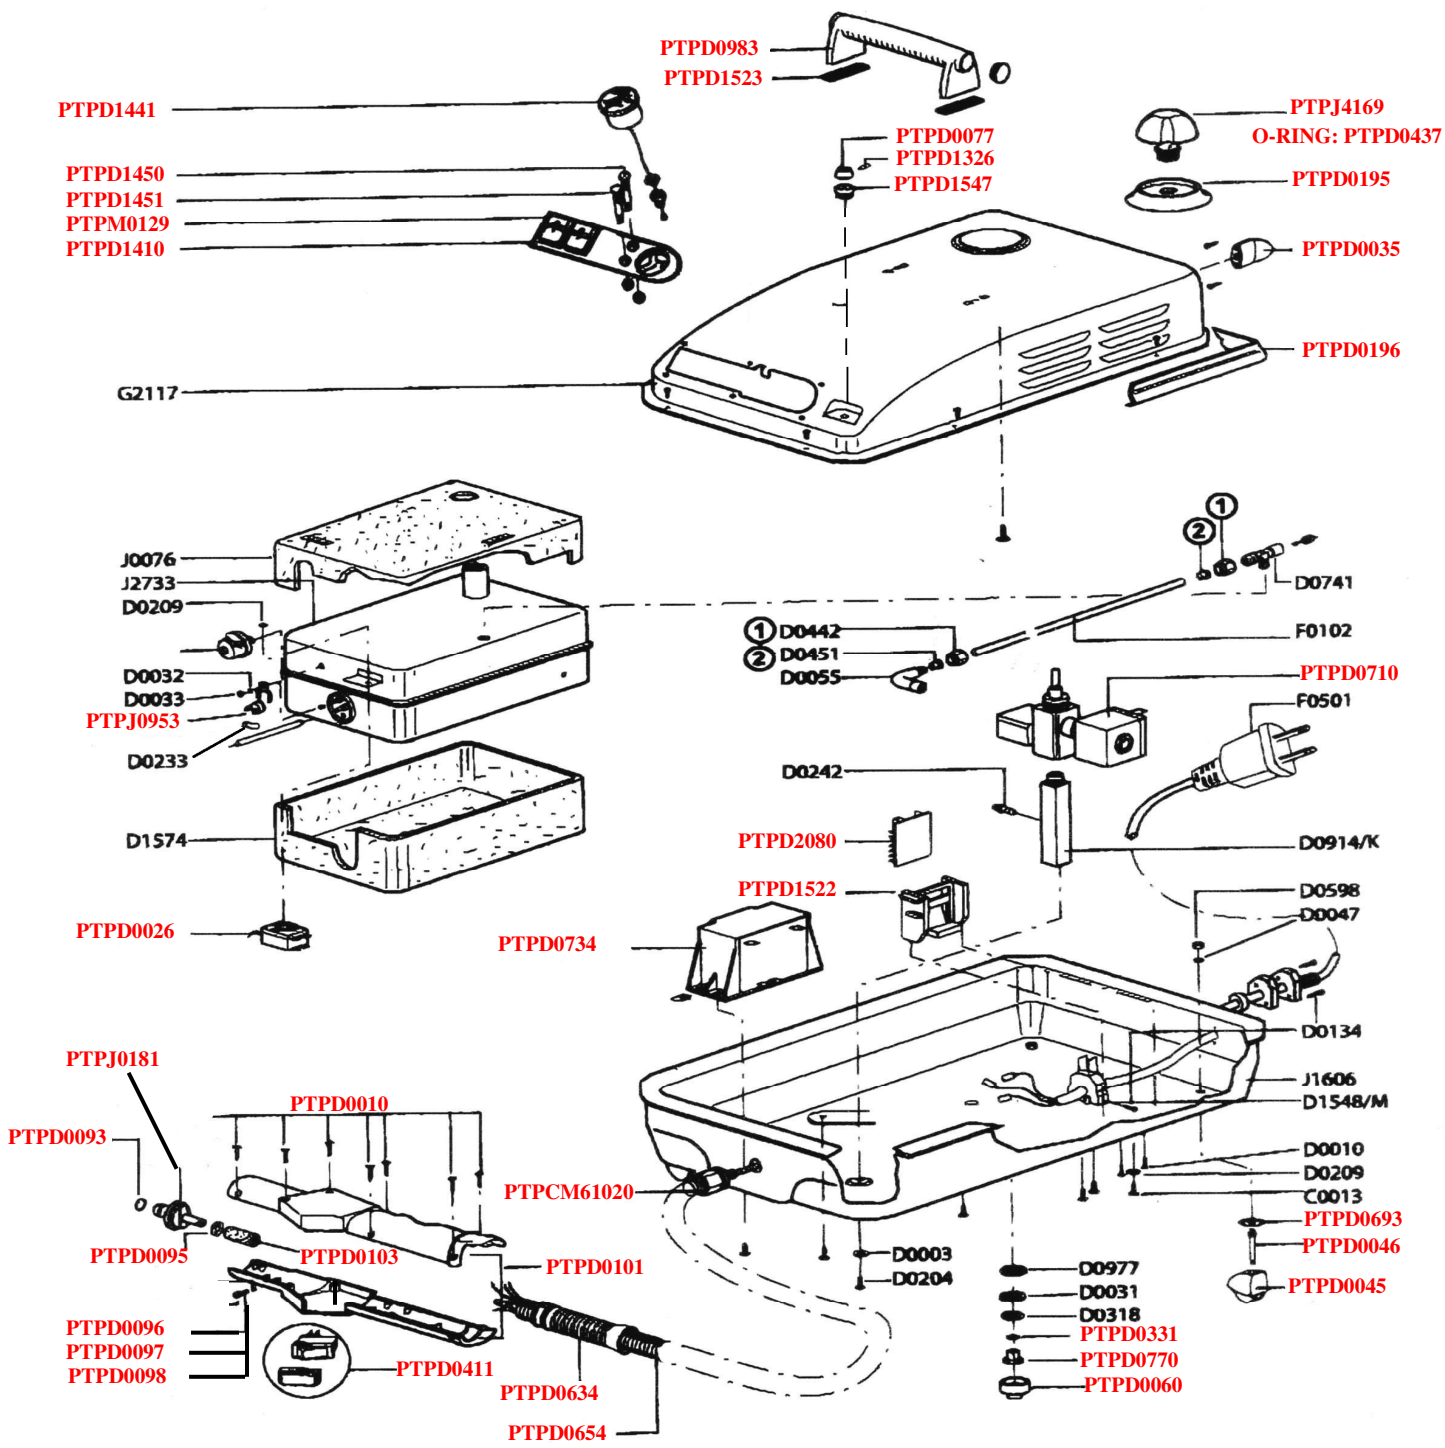

MB07 Vapor Cleaning Machine Parts

ITEM#	DESCRIPTION
HAFMB07	STEAM WAND & HOSE ASSEMBLY
PTPCM61020	HOSE RESTRAINER
PTPD0010	SCREW MB07 STEAM WAND ASSY
PTPD0026	THERMOSTAT ASSY MB07
PTPD0035	CORD HOLDER MB07
PTPD0045	WHEEL MB07
PTPD0046	WHEEL STAND MB07
PTPD0060	CAP DRAIN PLUG
PTPD0077	KNOB MB07 PRESSURE ADJUSTING
PTPD0093	O-RING MB07 STEAM WAND
PTPD0095	CLAMP MB07 STEAM HOSE
PTPD0096	POPPET MB07 STEAM WAND
PTPD0097	SPRING RETAINER MB07 STEAM WAND
PTPD0098	SPRING MB07 STEAM WAND
PTPD0101	BODY MB07 STEAM WAND
PTPD0103	HOSE SILICON MB07 STEAM WAND
PTPD0195	CAP GROMMET
PTPD0196	BUMPER GUARD
PTPD0197	THERMOSTAT HI LIMIT MB07
PTPD0331	O-RING DRAIN PLUG
PTPD0411	SWITCH ASSY STEAM WAND
PTPD0437	O-RING VAPOR CAP
PTPD0634	HOSE GUARD MB07 STEAM WAND
PTPD0654	HOSE OUTER MB07 STEAM WAND
PTPD0693	WASHER WHEEL
PTPD0710	SOLENOID VALVE ASSY
PTPD0734	TRANSFORMER
PTPD0770	DRAIN PLUG
PTPD0983	HANDLE
PTPD1326	PIN KNOB RETAINER
PTPD1410	SWITCH MB07 POWER / STEAM
PTPD1441	GAUGE STEAM PRESSURE
PTPD1450	LIGHT INDICATOR ORANGE
PTPD1451	LIGHT INDICATOR GREEN
PTPD1522	CIRCUIT BOARD RETAINER
PTPD1523	HANDLE SPACER
PTPD1547	BUSHING PRESSURE KNOB
PTPD2080	CIRCUIT BOARD
PTPJ0181	ADAPTER STEAM WAND
PTPJ0953	PRESSURE SWITCH
PTPJ1469	CAP VAPOR
PTPJ5958	PRESSURE RELIEF VALVE
PTPM0129	SWITCH PANEL

**Complete Steam Wand & Hose Assembly
HAFMB07**

Includes: PTPJ0181, PTPD0093, PTPD0095, PTPD0097, PTPD0096, PTPD0098, PTPD0411, PTPD0634, PTPD0654, PTPD0101, PTPD0103, PTPD0010, PTPCM61020 with wires and terminals to connect steam wand switch to transformer & solenoid

**Red parts are stocked items
Black parts are not stocked**